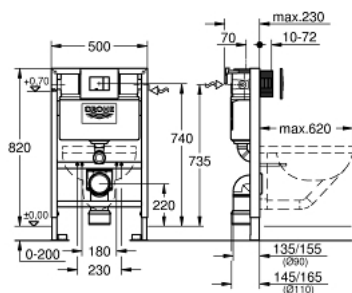

38 773 000 RAPID SL RAPID SL 3-IN-1 SET FOR WC, 0.82 M INSTALLATION HEIGHT

PRODUCT DESCRIPTION

- with flushing cistern 6 - 3 l
- Consisting of:
 - Rapid SL element for WC (38 526 000)
 - Skate Cosmopolitan flush plate, chrome (38 732 000)
 - Rapid SL front wall brackets (38 558 00M)

38 773 000 RAPID SL RAPID SL 3-IN-1 SET FOR WC, 0.82 M INSTALLATION HEIGHT

SPARE PARTS, March 2013 – now

- 1: Threaded bolt (Order-nr. 4276400M)
 - 2: WC inlet and outlet connecting set (Order-nr. 37311K00)
 - 2.1: Basin fastening (Order-nr. 43511SH0)
 - 2.2: Connector (Order-nr. 37119000)
 - 3: PP-outlet bend Ø 90 mm (Order-nr. 42327000)
 - 4: 4" outlet adaptor for Rapid SL (Order-nr. 42242000)
 - 5: Support for outlet bend (Order-nr. 42243000)
 - 6: inspection shaft for flushing cistern 0.82 m (Order-nr. 42326000)
 - 7: Filling valve (Order-nr. 37095000)
 - 7.1: Lever (Order-nr. 43734000)
 - 7.1.1: Sealing washer (Order-nr. 4377000M)
 - 7.2: Valve head (Order-nr. 43536000)
 - 7.3: Membrane (Order-nr. 4375800M)
 - 7.4: Screw cap (Order-nr. 43735000)
 - 7.5: Valve FLOAT, 5 pcs.. (Order-nr. 4379100M)
 - 7.6: Set of seals (Order-nr. 43722000)*
 - 8: Support device (Order-nr. 42195000)
 - 9: Overflow Sleeve (Order-nr. 43325000)
 - 9.1: O-Ring (Order-nr. 0319100M)
 - 10: Headpart (Order-nr. 42385000)
 - 11: AV1 complete

(Order-nr. 42314000)
 - 11.1: Pneumatic hose (Order-nr. 42319000)
 - 11.2: Sealing washer (Order-nr. 42310000)
 - 11.3: Valve seat for GD2 (Order-nr. 42315000)
 - 12: Front wall brackets (Order-nr. 3855800M)
 - 13: Top plate with push button (Order-nr. 42371000)
 - 14: Screw (Order-nr. 6636200M)
 - 15: Frame (Order-nr. 43207000)
 - 16: Dual flush valve set (Order-nr. 38796000)*
 - 17: Set for noise protection (Order-nr. 37131000)*
 - 18: Xtra wall brackets, flexible placing (Order-nr. 38733000)*
- * Optional accessories