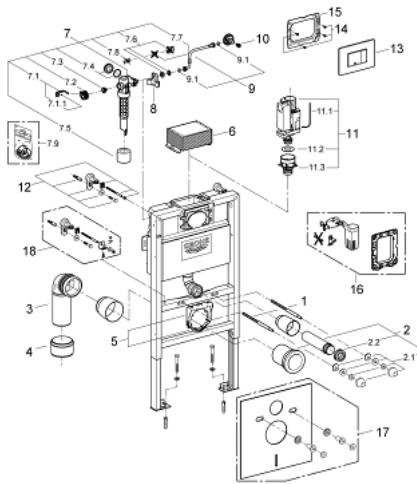

38 773 000 RAPID SL RAPID SL 3-IN-1 SET FOR WC, 0.82 M INSTALLATION HEIGHT

PRODUCT DESCRIPTION

- with flushing cistern 6 - 3 l
- Consisting of:
 - Rapid SL element for WC (38 526 000)
 - Skate Cosmopolitan flush plate, chrome (38 732 000)
 - Rapid SL front wall brackets (38 558 00M)

38 773 000 RAPID SL RAPID SL 3-IN-1 SET FOR WC, 0.82 M INSTALLATION HEIGHT

SPARE PARTS, March 2013 – now

- 1: Threaded bolt (Order-nr. 4276400M)
 - 2: WC inlet and outlet connecting set (Order-nr. 37311K00)
 - 2.1: Basin fastening (Order-nr. 43511SH0)
 - 2.2: Connector (Order-nr. 37119000)
 - 3: PP-outlet bend Ø 90 mm (Order-nr. 42327000)
 - 4: 4" outlet adaptor for Rapid SL (Order-nr. 42242000)
 - 5: Support for outlet bend (Order-nr. 42243000)
 - 6: inspection shaft for flushing cistern 0.82 m (Order-nr. 42326000)
 - 7: Filling valve (Order-nr. 37095000)
 - 7.1: Lever (Order-nr. 43734000)
 - 7.1.1: Sealing washer (Order-nr. 4377000M)
 - 7.2: Valve head (Order-nr. 43536000)
 - 7.3: Membrane (Order-nr. 4375800M)
 - 7.4: Screw cap (Order-nr. 43735000)
 - 7.5: Valve FLOAT, 5 pcs.. (Order-nr. 4379100M)
 - 7.6: Set of seals (Order-nr. 43722000)*
 - 8: Support device (Order-nr. 42195000)
 - 9: Overflow Sleeve (Order-nr. 43325000)
 - 9.1: O-Ring (Order-nr. 0319100M)
 - 10: Headpart (Order-nr. 42385000)
 - 11: AV1 complete

(Order-nr. 42314000)
 - 11.1: Pneumatic hose (Order-nr. 42319000)
 - 11.2: Sealing washer (Order-nr. 42310000)
 - 11.3: Valve seat for GD2 (Order-nr. 42315000)
 - 12: Front wall brackets (Order-nr. 3855800M)
 - 13: Top plate with push button (Order-nr. 42371000)
 - 14: Screw (Order-nr. 6636200M)
 - 15: Frame (Order-nr. 43207000)
 - 16: Dual flush valve set (Order-nr. 38796000)*
 - 17: Set for noise protection (Order-nr. 37131000)*
 - 18: Xtra wall brackets, flexible placing (Order-nr. 38733000)*
- * Optional accessories