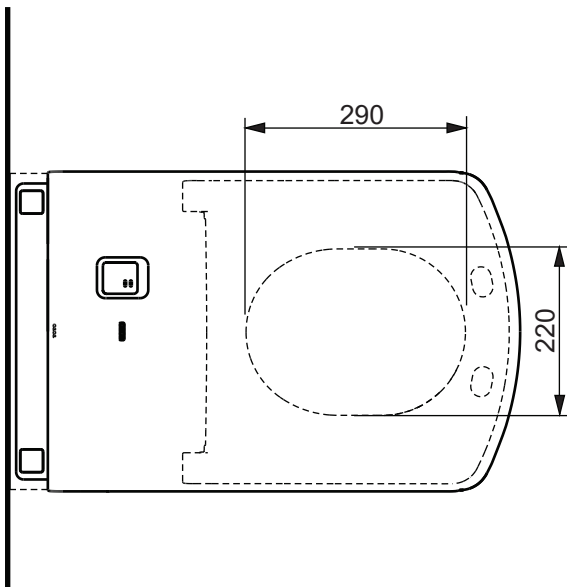

±0=OKFFB

CAN BE COMBINED WITH:

- 1. TECEprofil frame toilet module for NEOREST
- 2. Motor unit for autom. flush E00004
- 3. Push plate E00003 (glass white) or E00005 (LUMINIST)

Designation		TOTO	
WASHLET™ NEOREST AC 2.0, incl. remote control TCF996R			
Altered	Scale	1:10	
	Signed	T.G.	
	Date	29/08/2018	
<small>This drawing including the respective data may neither be duplicated nor modified nor altered without the consent of TOTO Europe GmbH. The usage of the data/technical drawings takes place at user's own risk and under exclusion of any liability of TOTO Europe GmbH and/or of the companies of the TOTO-Group. The indicated dimensions are not binding; products are subject to change. Measurements shown may be subject to small variations or are indicative.</small>			