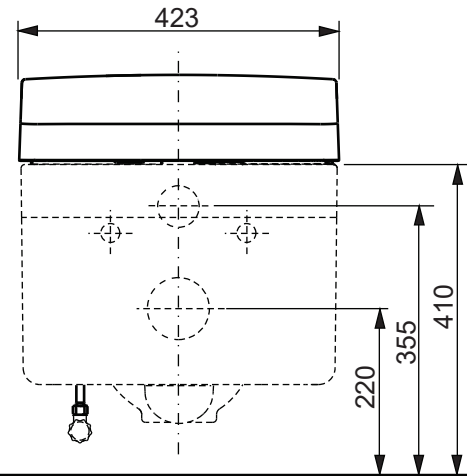

±0=OKFFB

CAN BE COMBINED WITH:

- 1. TECEprofil frame toilet module for NEOREST
- 2. Motor unit for autom. flush E00004
- 3. Push plate E00003 (glass white) or E00005 (LUMINIST)

Designation		TOTO	
WASHLET™ NEOREST AC 2.0, incl. remote control TCF996R			
Altered	Scale	1:10	
	Signed	T.G.	
	Date	29/08/2018	
<small>This drawing including the respective data may neither be duplicated nor modified nor altered without the consent of TOTO Europe GmbH. The usage of the data/technical drawings takes place at user's own risk and under exclusion of any liability of TOTO Europe GmbH and/or of the companies of the TOTO-Group. The indicated dimensions are not binding; products are subject to change. Measurements shown may be subject to small variations or are indicative.</small>			