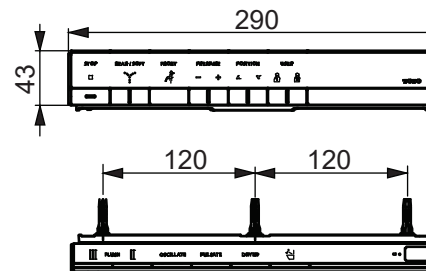

±0=OKFFB

CAN BE COMBINED WITH:

- 1. TECEprofil frame toilet module for NEOREST
- 2. Motor unit for autom. flush E00004
- 3. Push plate E00003 (glass white) or E00005 (LUMINIST)

Designation		TOTO	
WASHLET™ NEOREST AC 2.0, incl. remote control TCF996R			
Altered	Scale	1:10	
	Signed	T.G.	
	Date	29/08/2018	
<small>This drawing including the respective data may neither be duplicated nor modified nor altered without the consent of TOTO Europe GmbH. The usage of the data/technical drawings takes place at user's own risk and under exclusion of any liability of TOTO Europe GmbH and/or of the companies of the TOTO-Group. The indicated dimensions are not binding; products are subject to change. Measurements shown may be subject to small variations or are indicative.</small>			